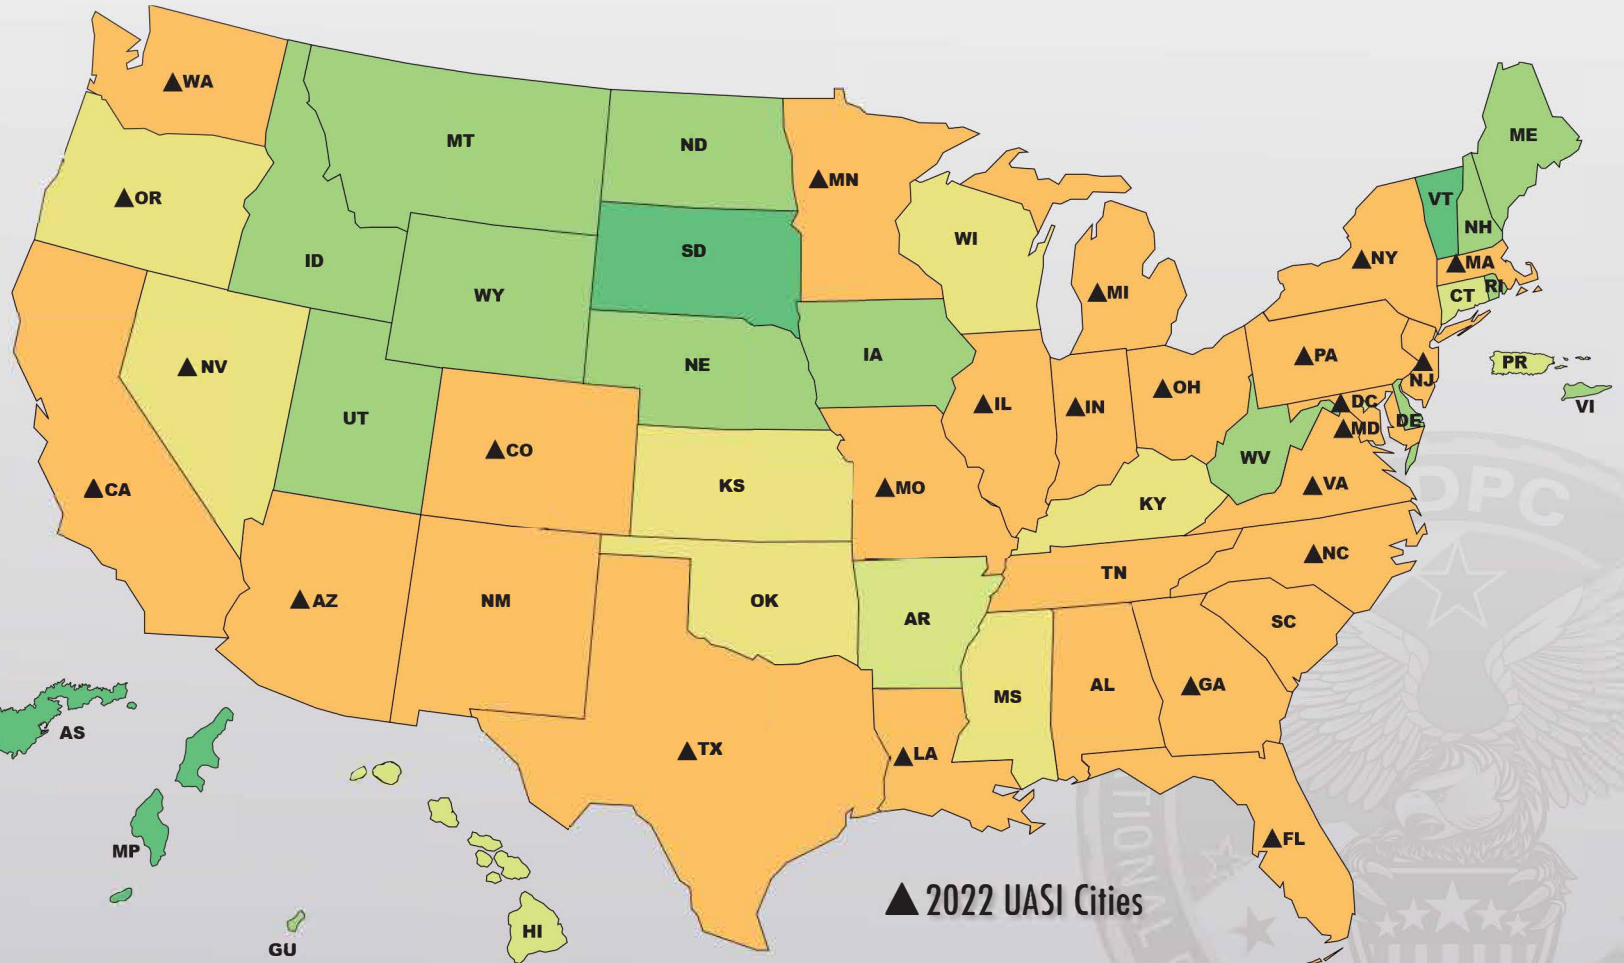

WHERE THE NDPC TRAINS

Fact: The NDPC is a training consortium that delivers training across the nation.
Inception through September 2022 (Total Participants)

Total Number of Participants from Inception through September 2022

0 - 10,000

10,000 - 20,000

20,000 - 30,000

30,000 - 40,000

40,000 +

Total Participants: 3,697,804

Preparing the Nation Through Training

WHERE THE NDPC TRAINS

Fact: The NDPC is a training consortium that delivers training across the nation.
Inception through September 2022 (Per Capita)

Total Number of Participants per Capita* from Inception through September 2022