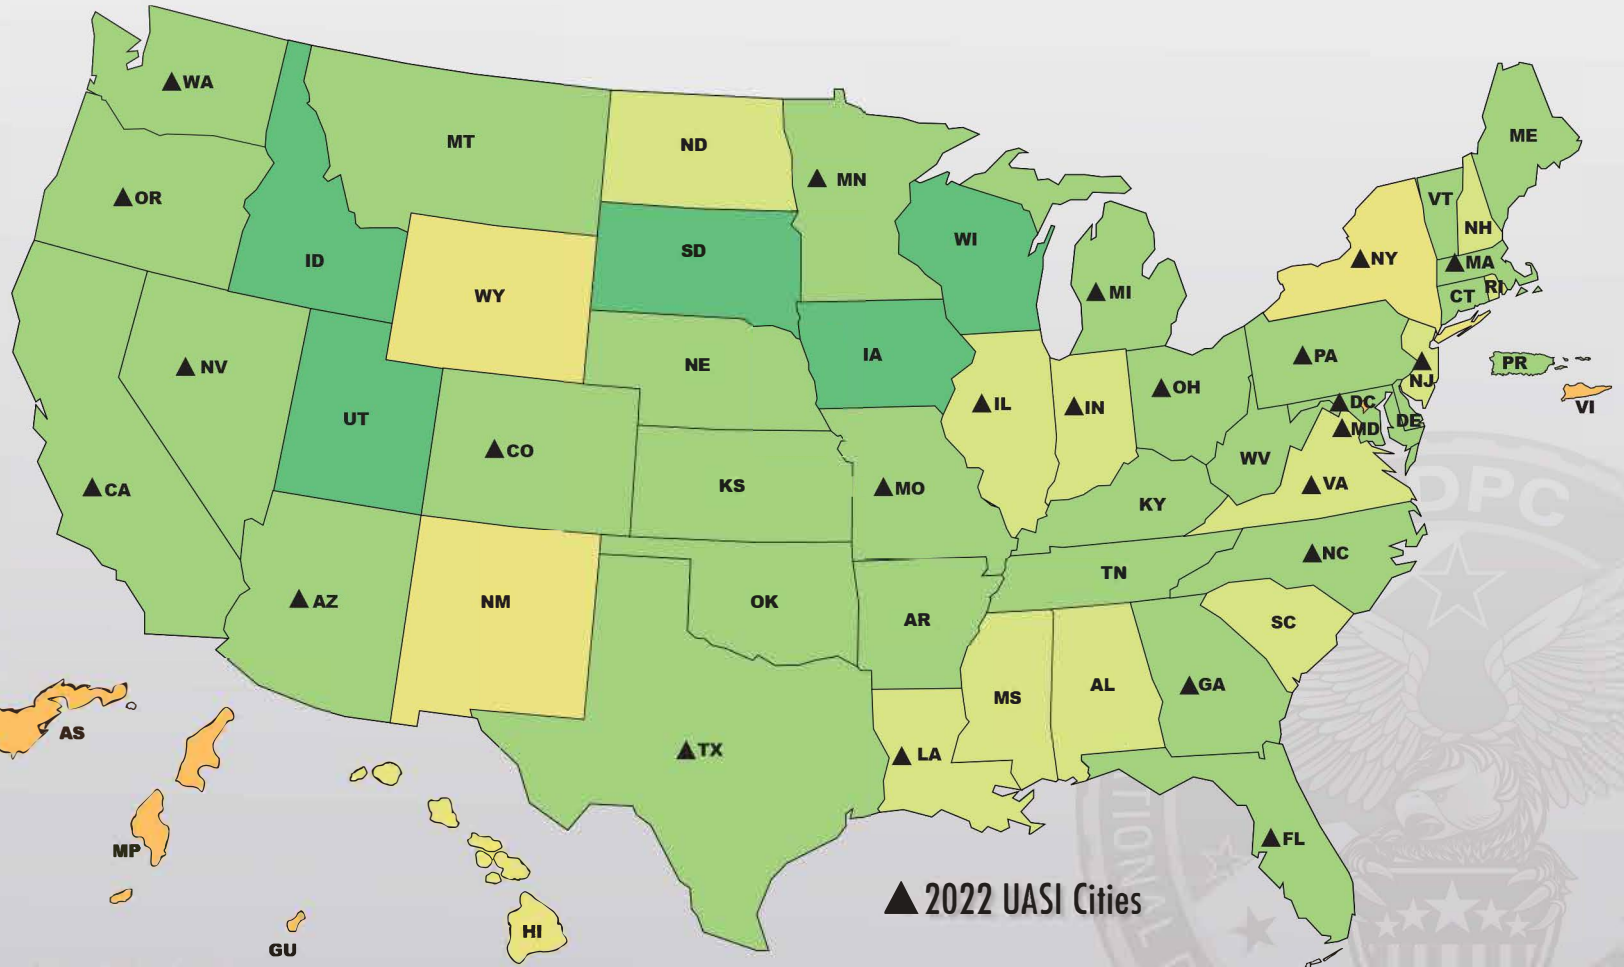

0 - 10,000

10,000 - 20,000

20,000 - 30,000

30,000 - 40,000

40,000 +

Total Participants: 3,697,804

Preparing the Nation Through Training

WHERE THE NDPC TRAINS

Fact: The NDPC is a training consortium that delivers training across the nation.
Inception through September 2022 (Per Capita)

Total Number of Participants per Capita* from Inception through September 2022

0 - 600

600 - 1,200

1,200 - 1,800

1,800 - 2,400

2,400 +

Total Participants: 3,697,804

*Per 100K residents, As of July 2020 Census estimates.

Preparing the Nation Through Training